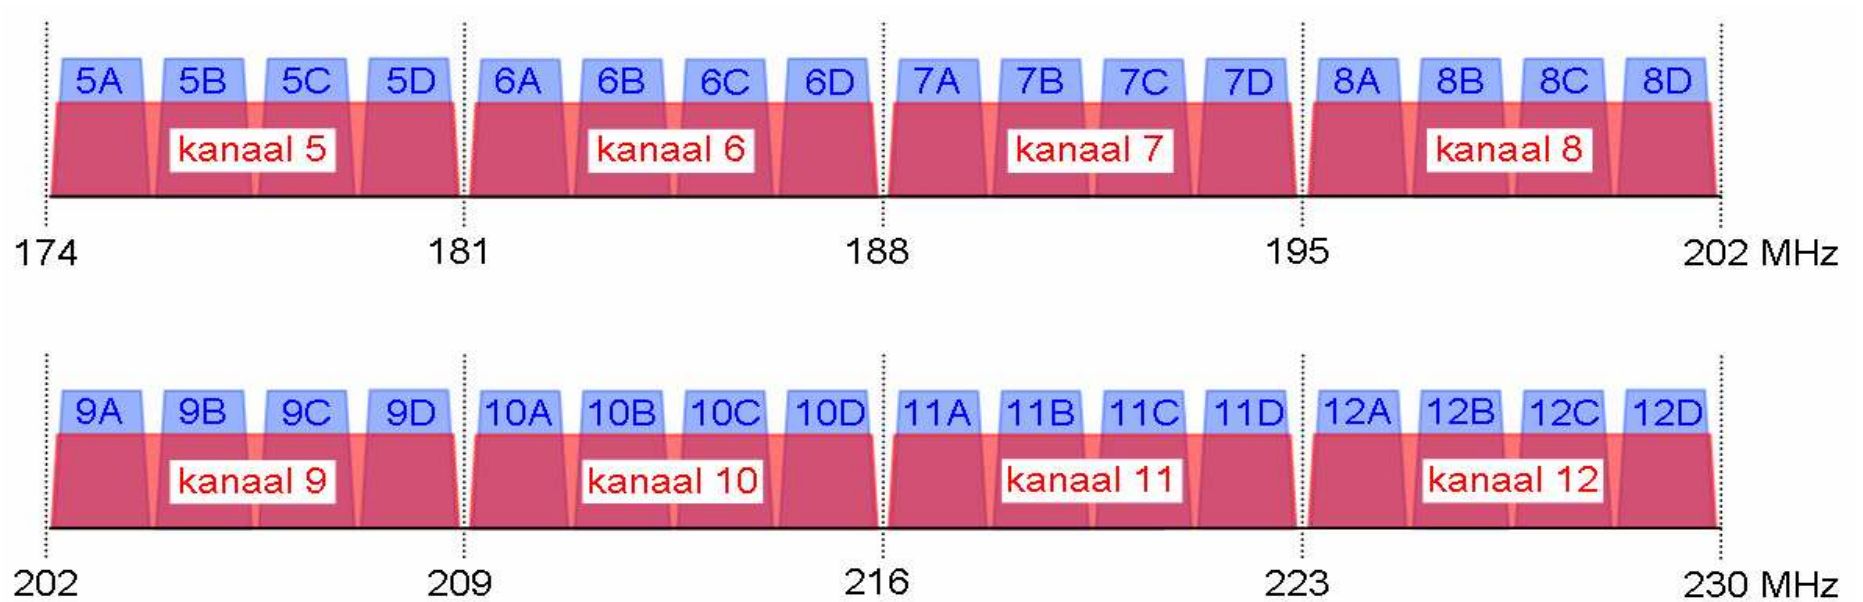

Channel maps  
of the  
final digital GE-06 plan

VHF

**Band III: 174-230 MHz**

# Explanation of subdivision of channels into DAB blocks

## Band III: 174-230 MHz, channel 5 - 12

**Blue: T-DAB blocks**  
**Red: DVB-T channels**