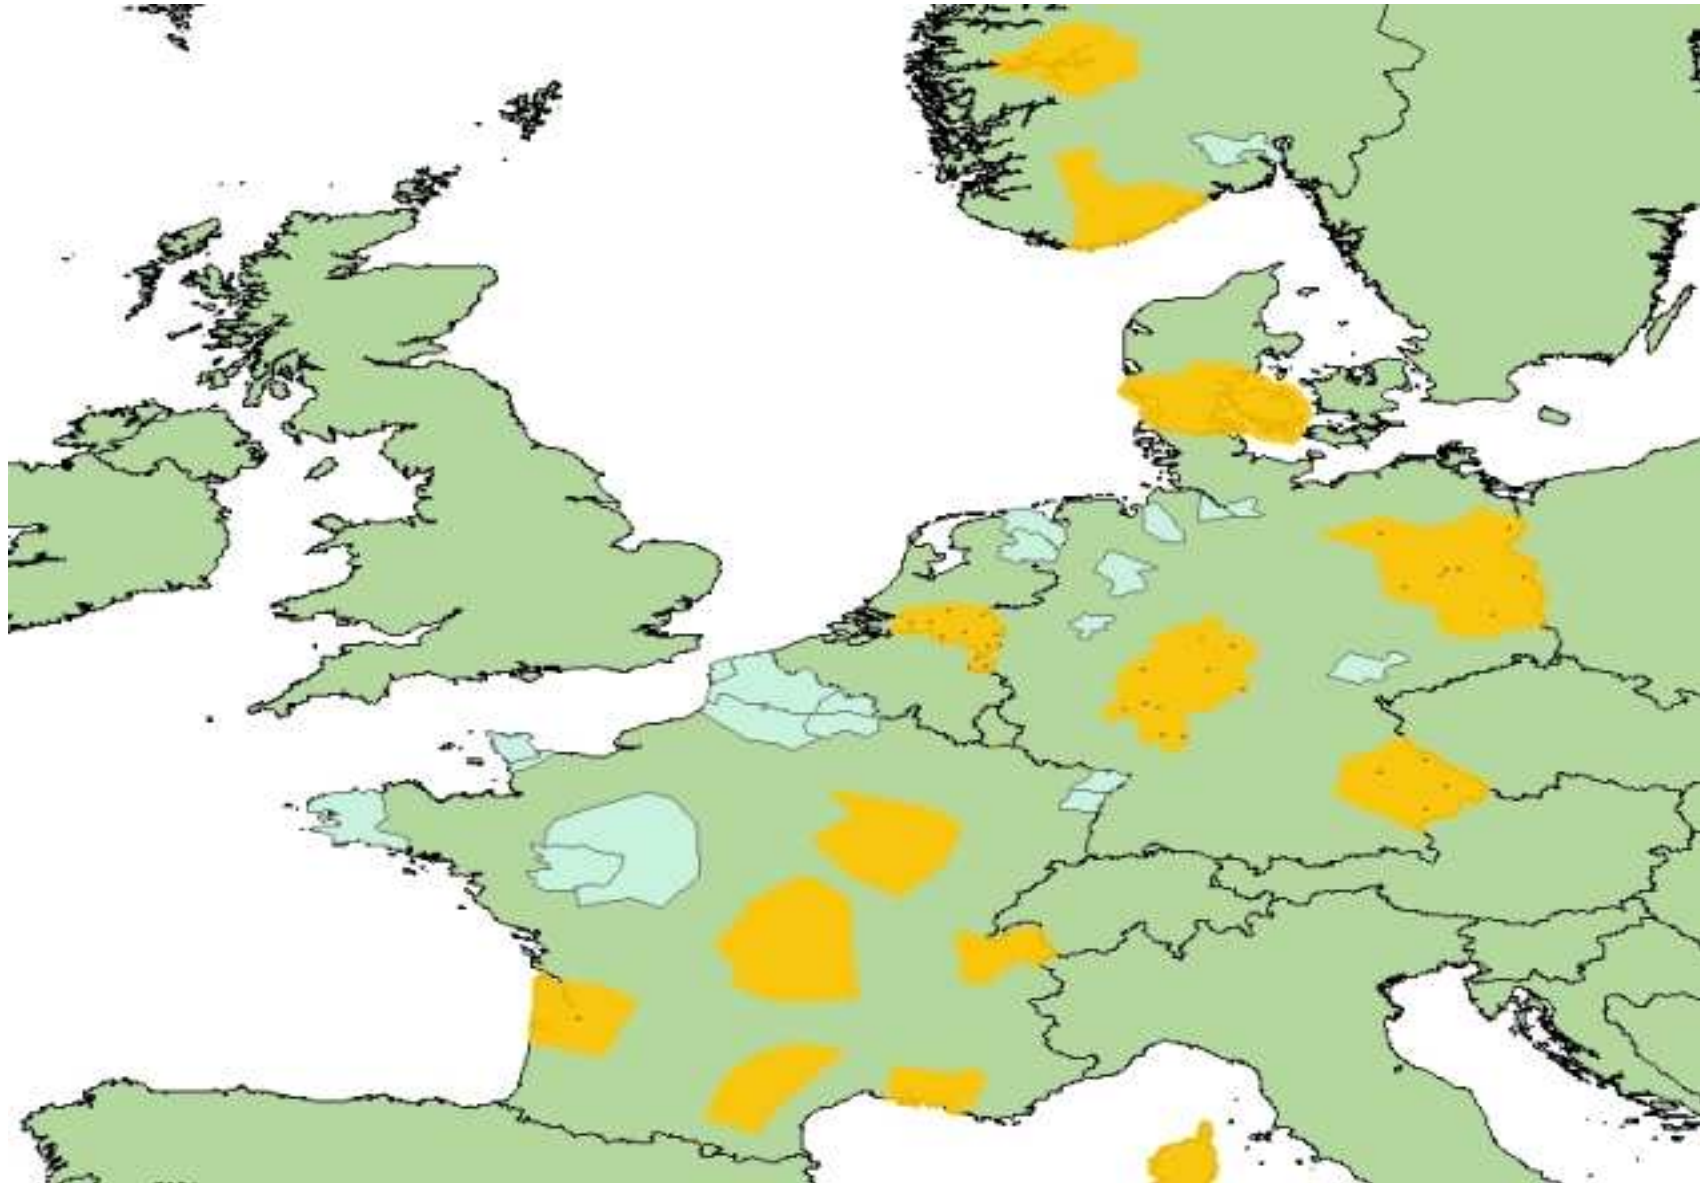

DVB-T kanaal 7