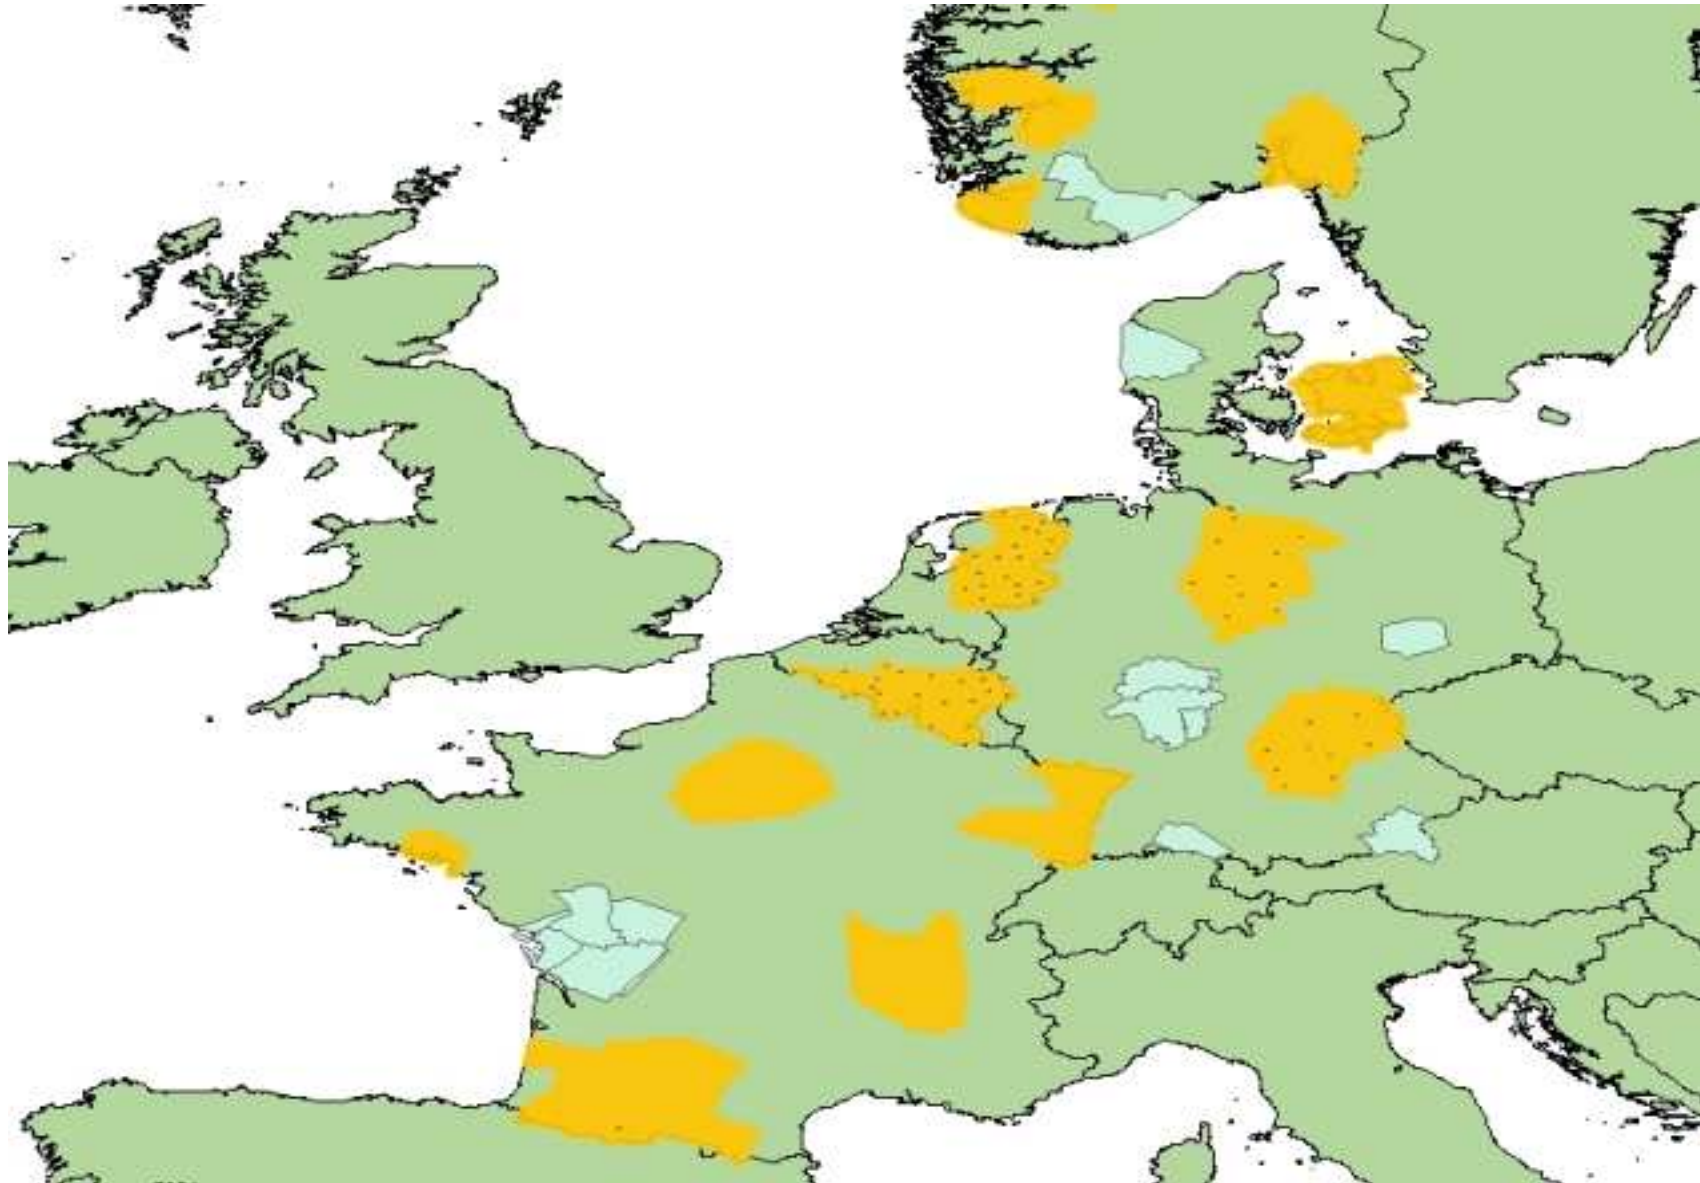

DVB-T kanaal 6